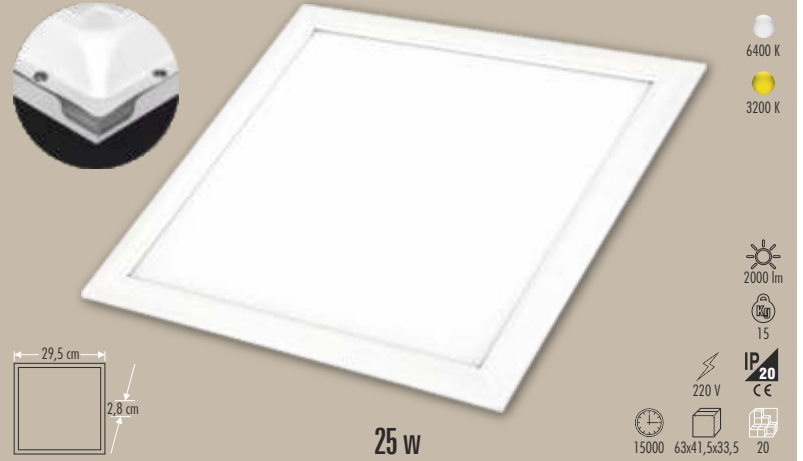

CT-5284 60 x 60 BACKLIGHT

285 ₺

CT-5281 60 x 60 BACKLIGHT SIVA ÜSTÜ

450 ₺

CT-5286 30 x 30 CLIP-IN PANEL

140 ₺

CT-5266 30 x 60 BACKLIGHT

200 ₺